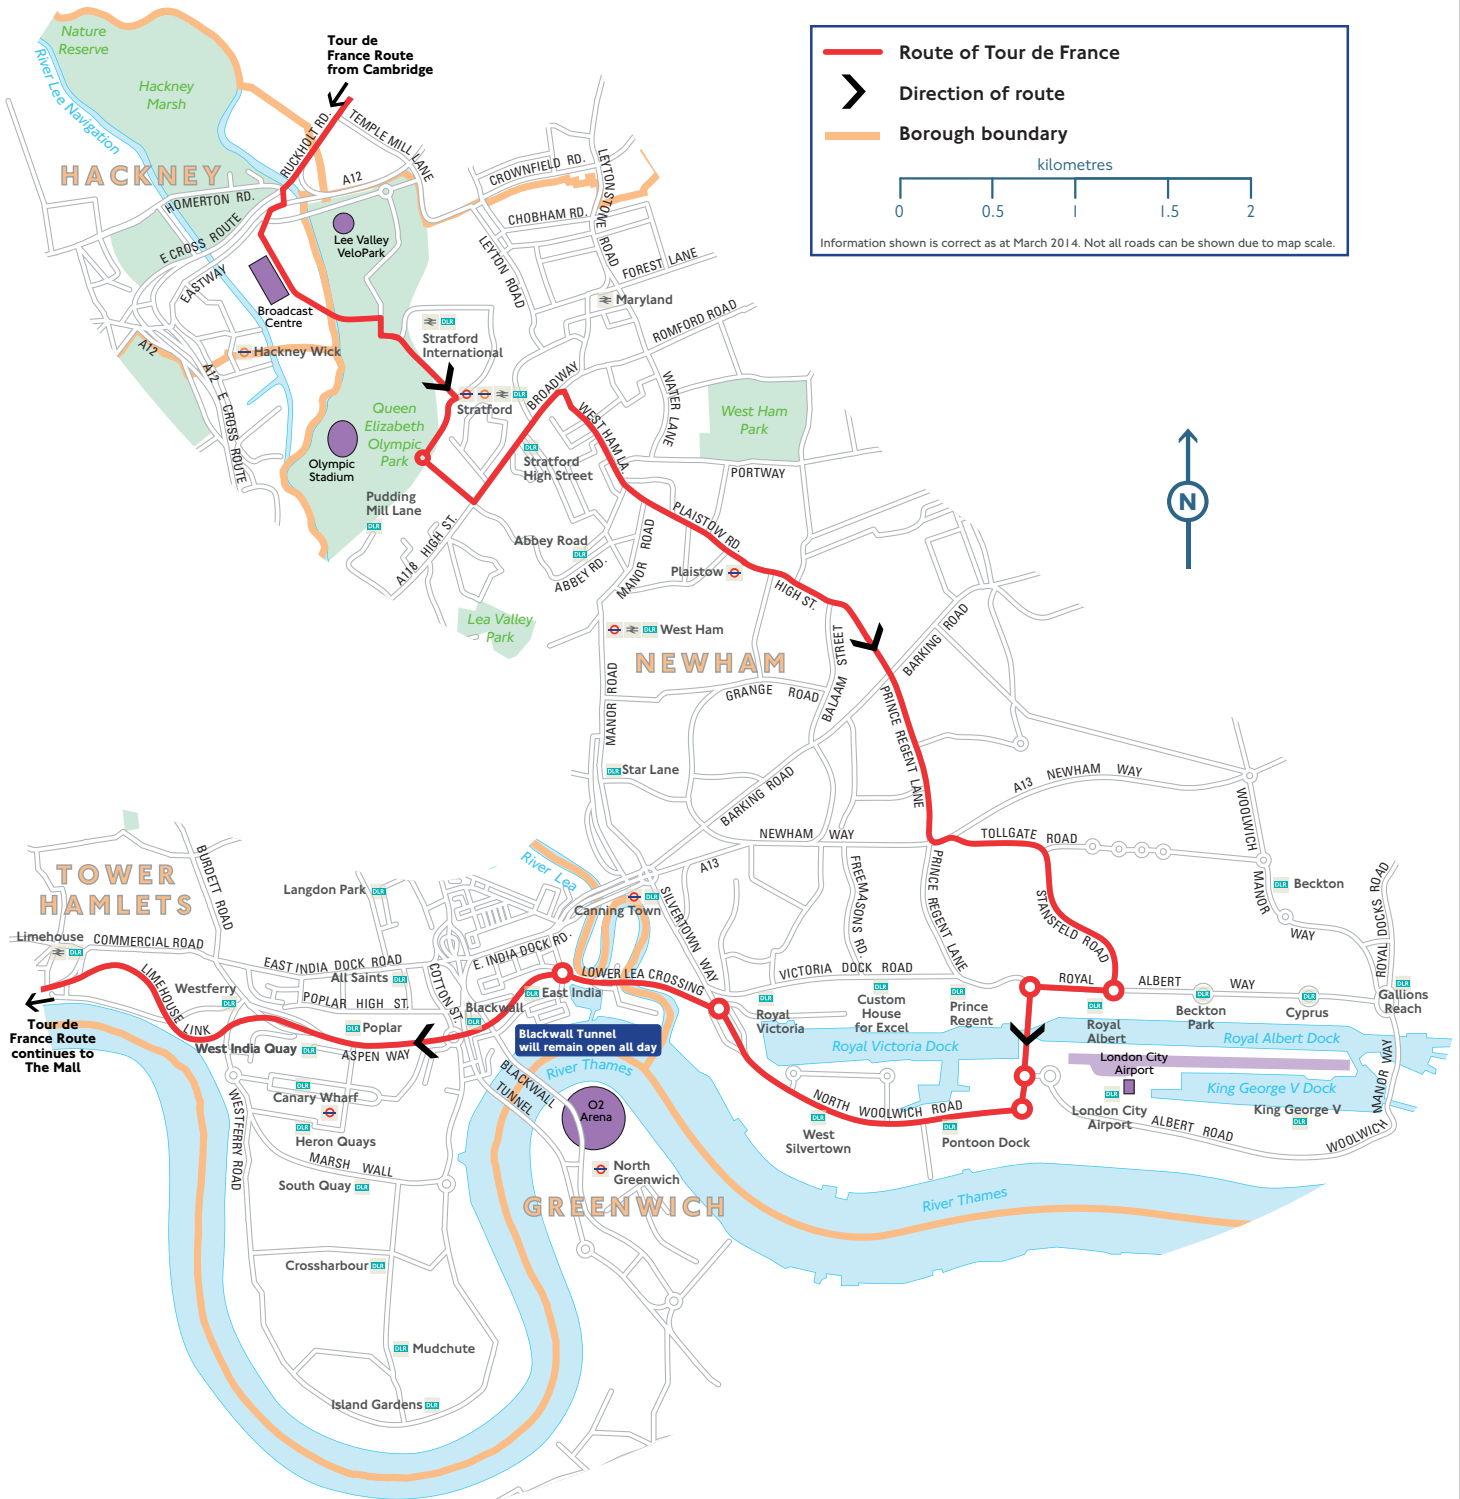

Route through London:
Queen Elizabeth Olympic Park - Canary Wharf section

© Crown Copyright and database right 2014.
All rights reserved. Ordnance Survey Licence number 100046062.

A map of the full route in London is available from tfl.gov.uk/tourdefrance