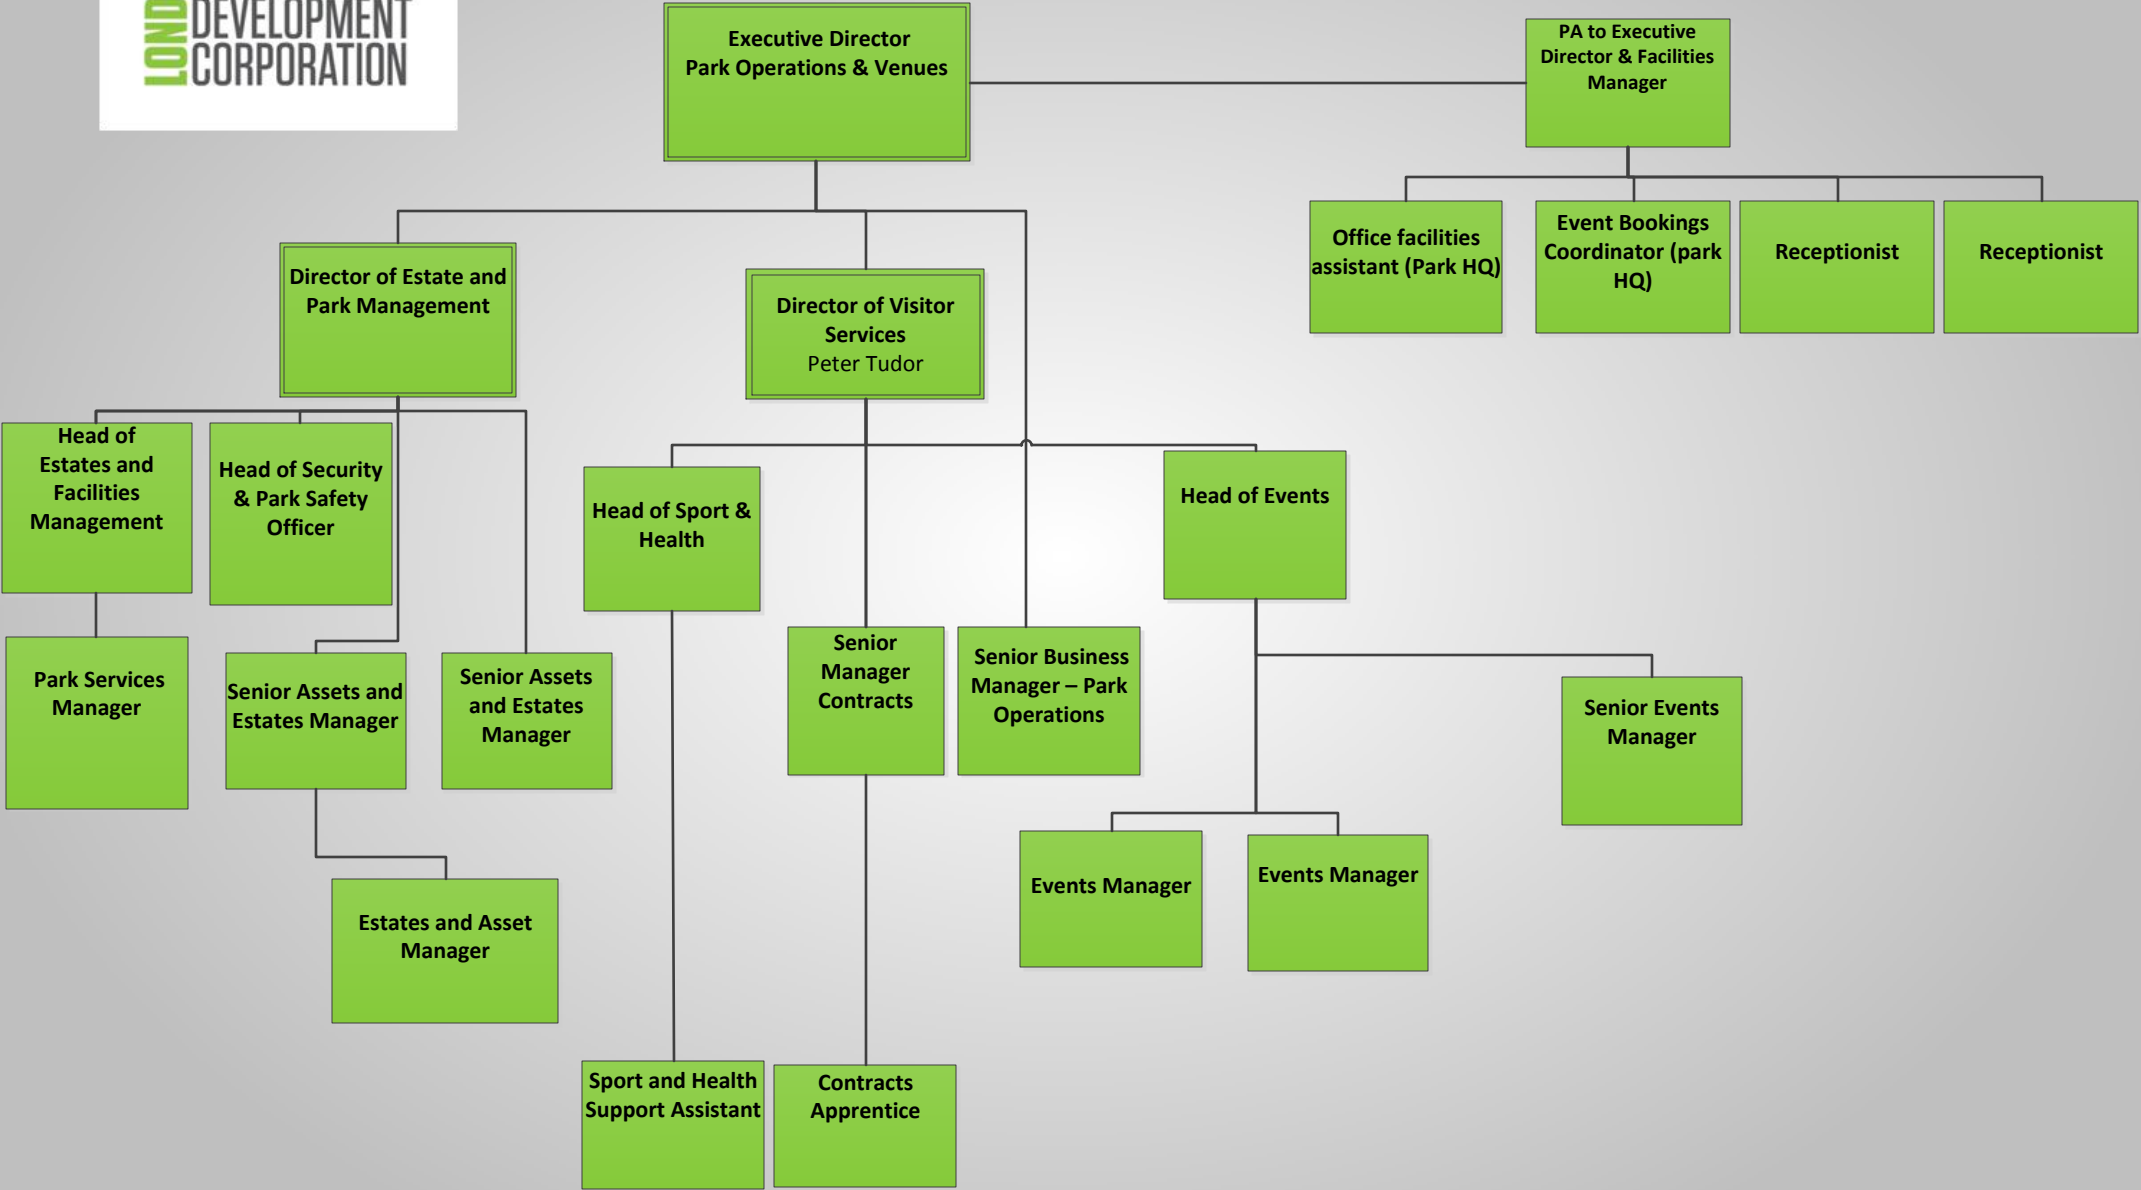

Executive Management Team

Real Estate Structure

Planning Policy & Decisions Team

Park Operations & Venues Structure Chart

Finance & Corporate Services Directorate

**Finance & Corporate Services Directorate
Procurement**

Head of Corporate Communications

Head of Strategy

Senior Manager External Affairs

Senior Media Manager

Senior Communications Manager

Strategy Manager

Brand Manager

Marketing Manager

Marketing Apprentice

Human Resources

E20 Stadium Directorate

**Executive Director
Stadium**

**Project Sponsor
Stadium**

**Project Manager
– Stadium**