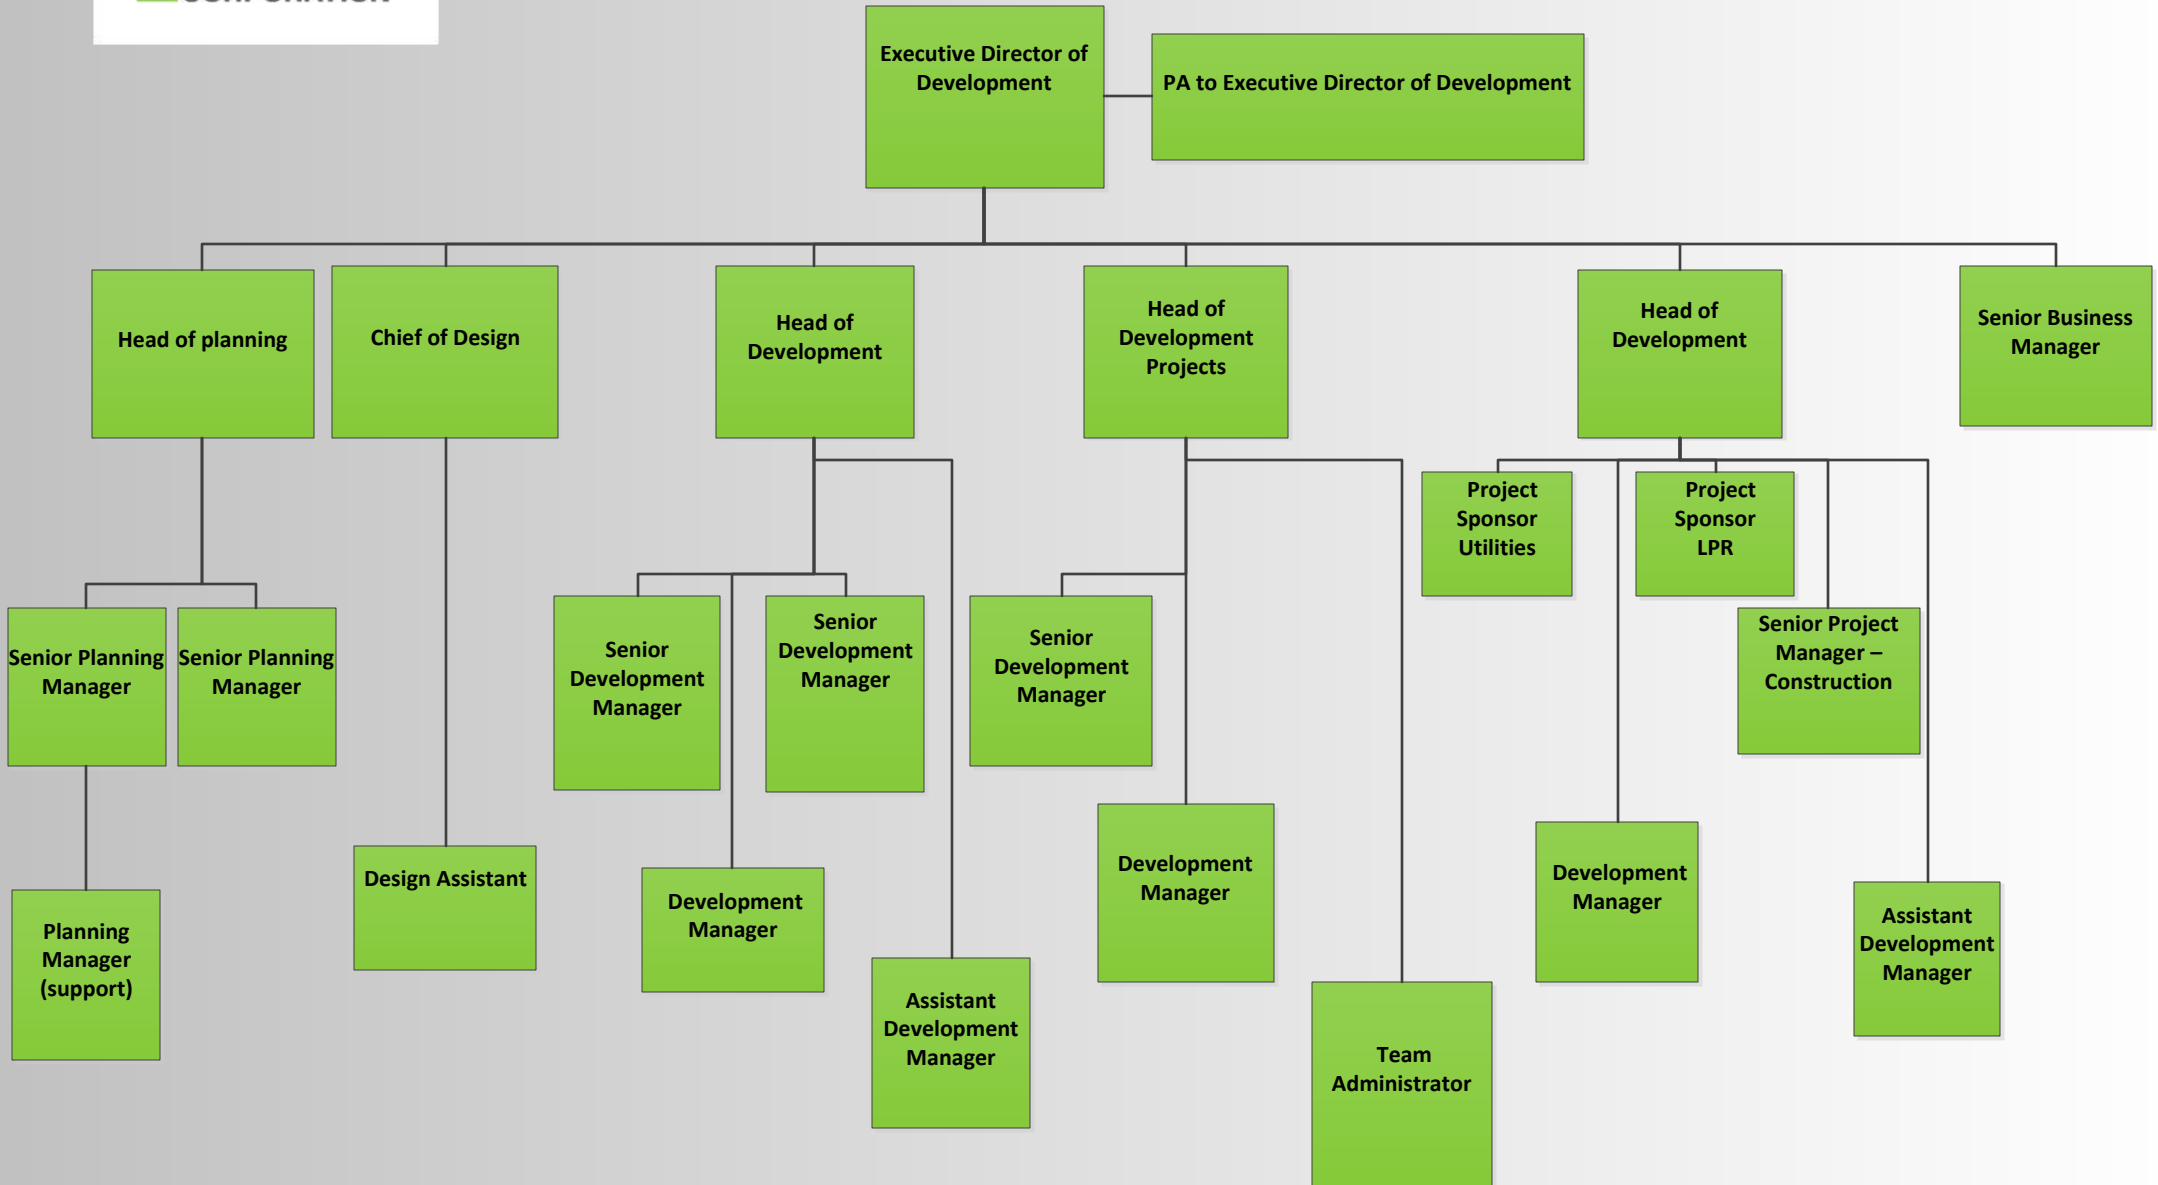

Executive Management Team

Real Estate Structure

Planning Policy & Decisions Team

Park Operations & Venues Structure Chart

Finance & Corporate Services Directorate

**Finance & Corporate Services Directorate
Procurement**

Head of Corporate Communications

Head of Strategy

Senior Manager External Affairs

Senior Media Manager

Senior Communications Manager

Strategy Manager

Brand Manager

Marketing Manager

Marketing Apprentice

Human Resources

E20 Stadium Directorate

**Executive Director
Stadium**

**Project Sponsor
Stadium**

**Project Manager
– Stadium**