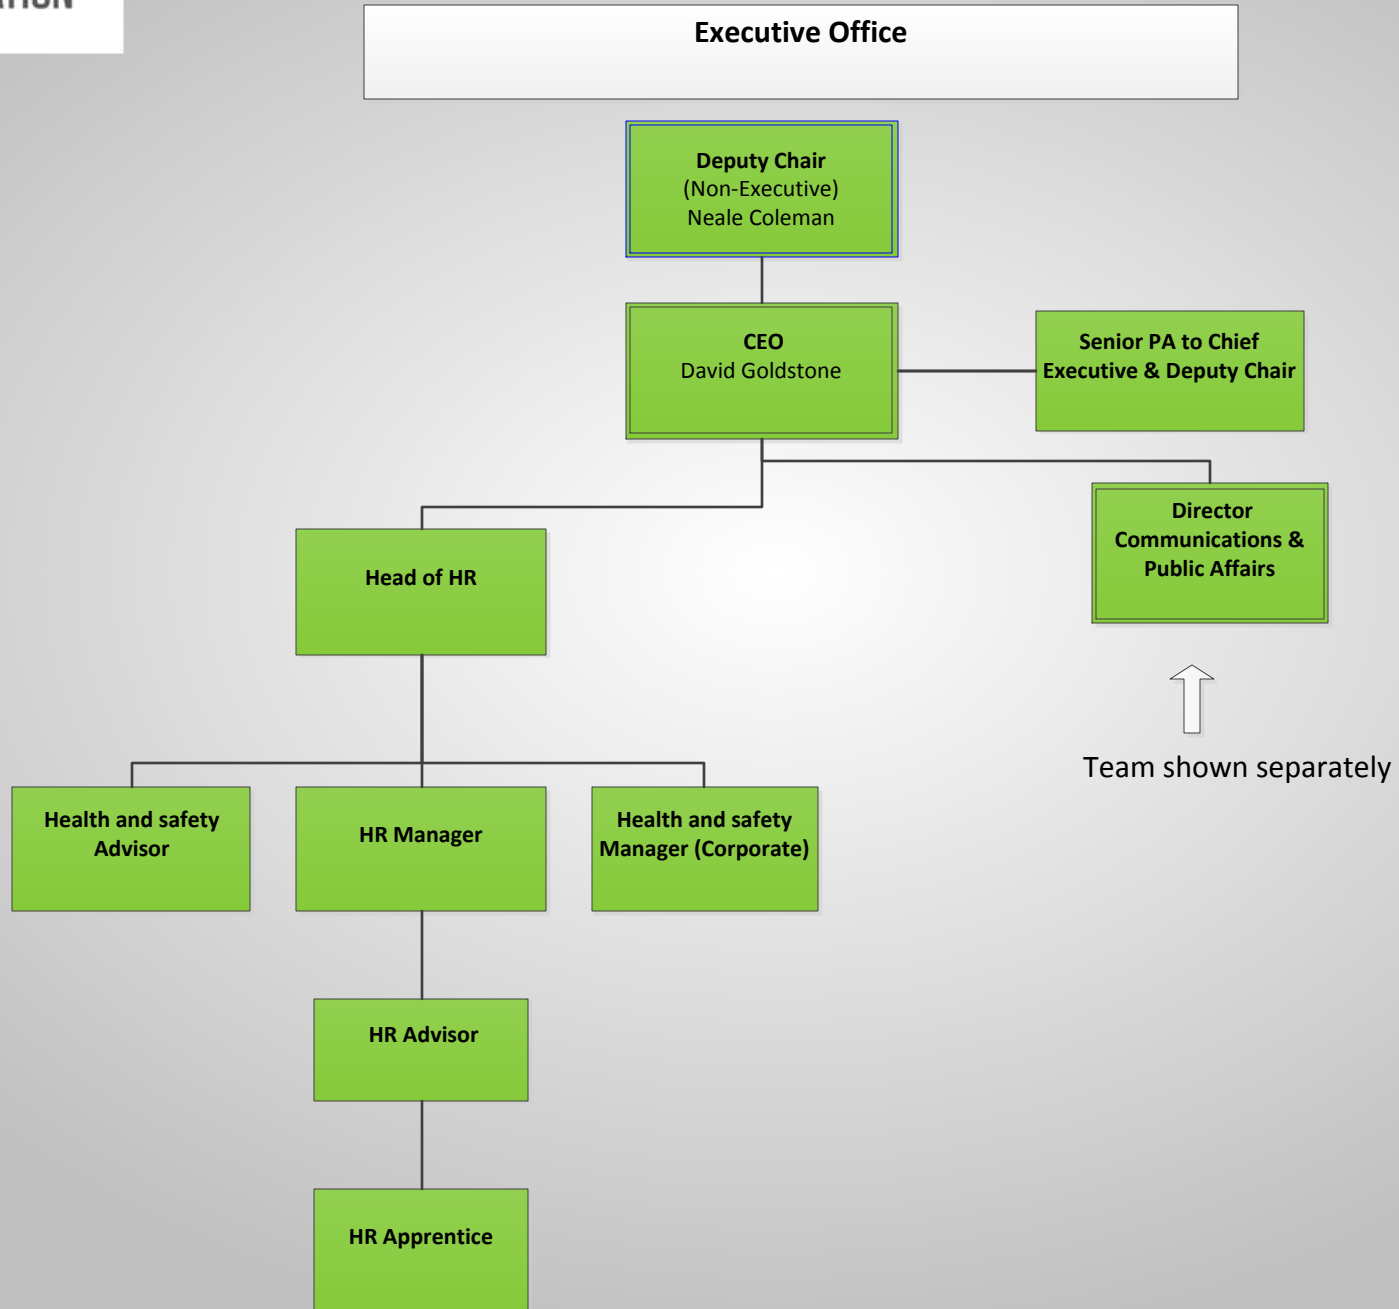

Executive Management Team

Real Estate Structure

Planning Policy & Decisions Team

Park Operations & Venues Structure Chart

Finance & Corporate Services Directorate

**Finance & Corporate Services Directorate
Procurement**

Head of Corporate Communications

Head of Strategy

Senior Manager External Affairs

Senior Media Manager

Senior Communications Manager

Strategy Manager

Brand Manager

Marketing Manager

Marketing Apprentice

Human Resources

E20 Stadium Directorate

**Executive Director
Stadium**

**Project Sponsor
Stadium**

**Project Manager
– Stadium**