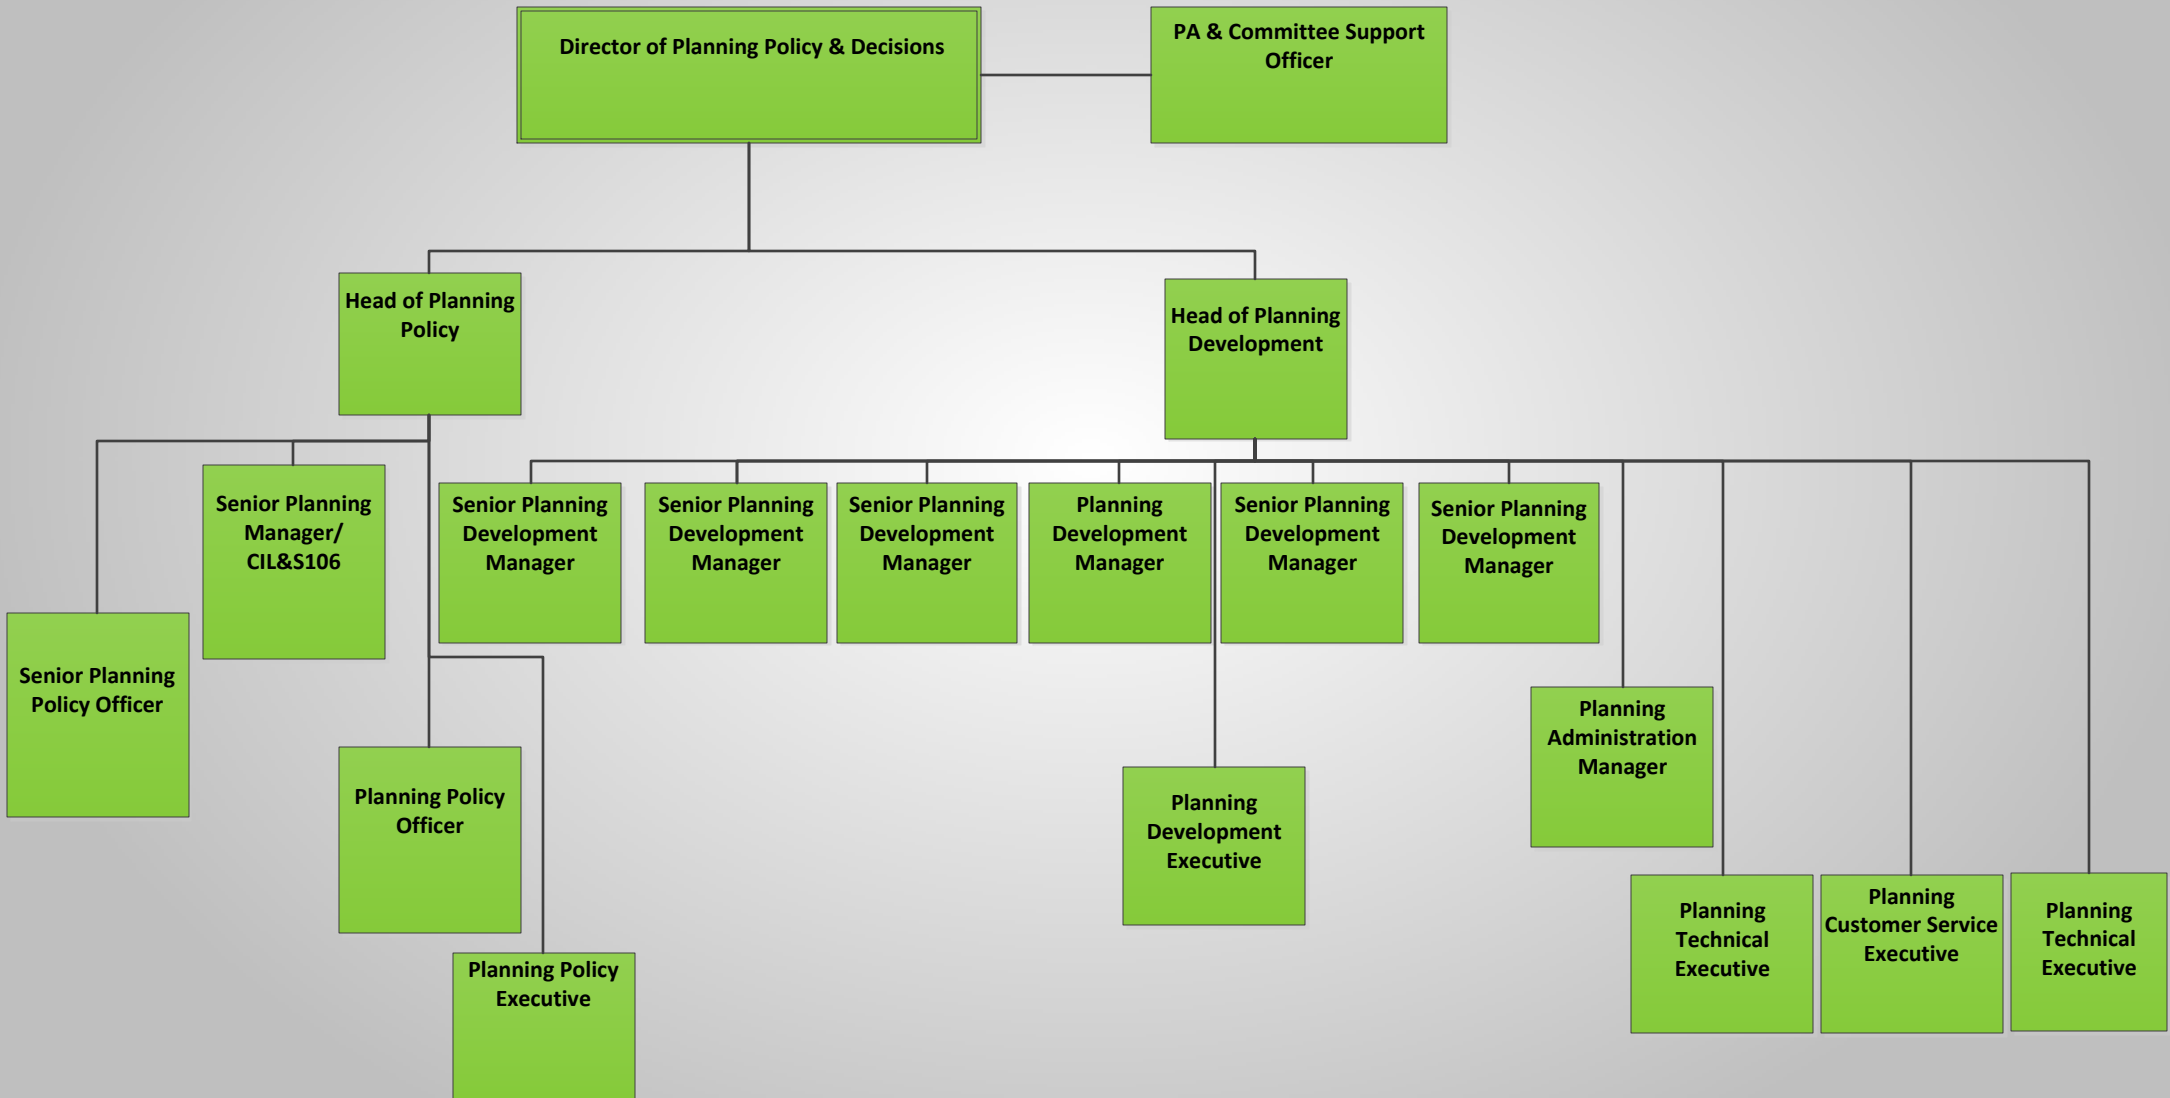

Executive Management Team

Real Estate Structure

Planning Policy & Decisions Team

Park Operations & Venues Structure Chart

Finance & Corporate Services Directorate

**Finance & Corporate Services Directorate
Procurement**

Head of Corporate Communications

Head of Strategy

Senior Manager External Affairs

Senior Media Manager

Senior Communications Manager

Strategy Manager

Brand Manager

Marketing Manager

Marketing Apprentice

Human Resources

E20 Stadium Directorate

**Executive Director
Stadium**

**Project Sponsor
Stadium**

**Project Manager
– Stadium**