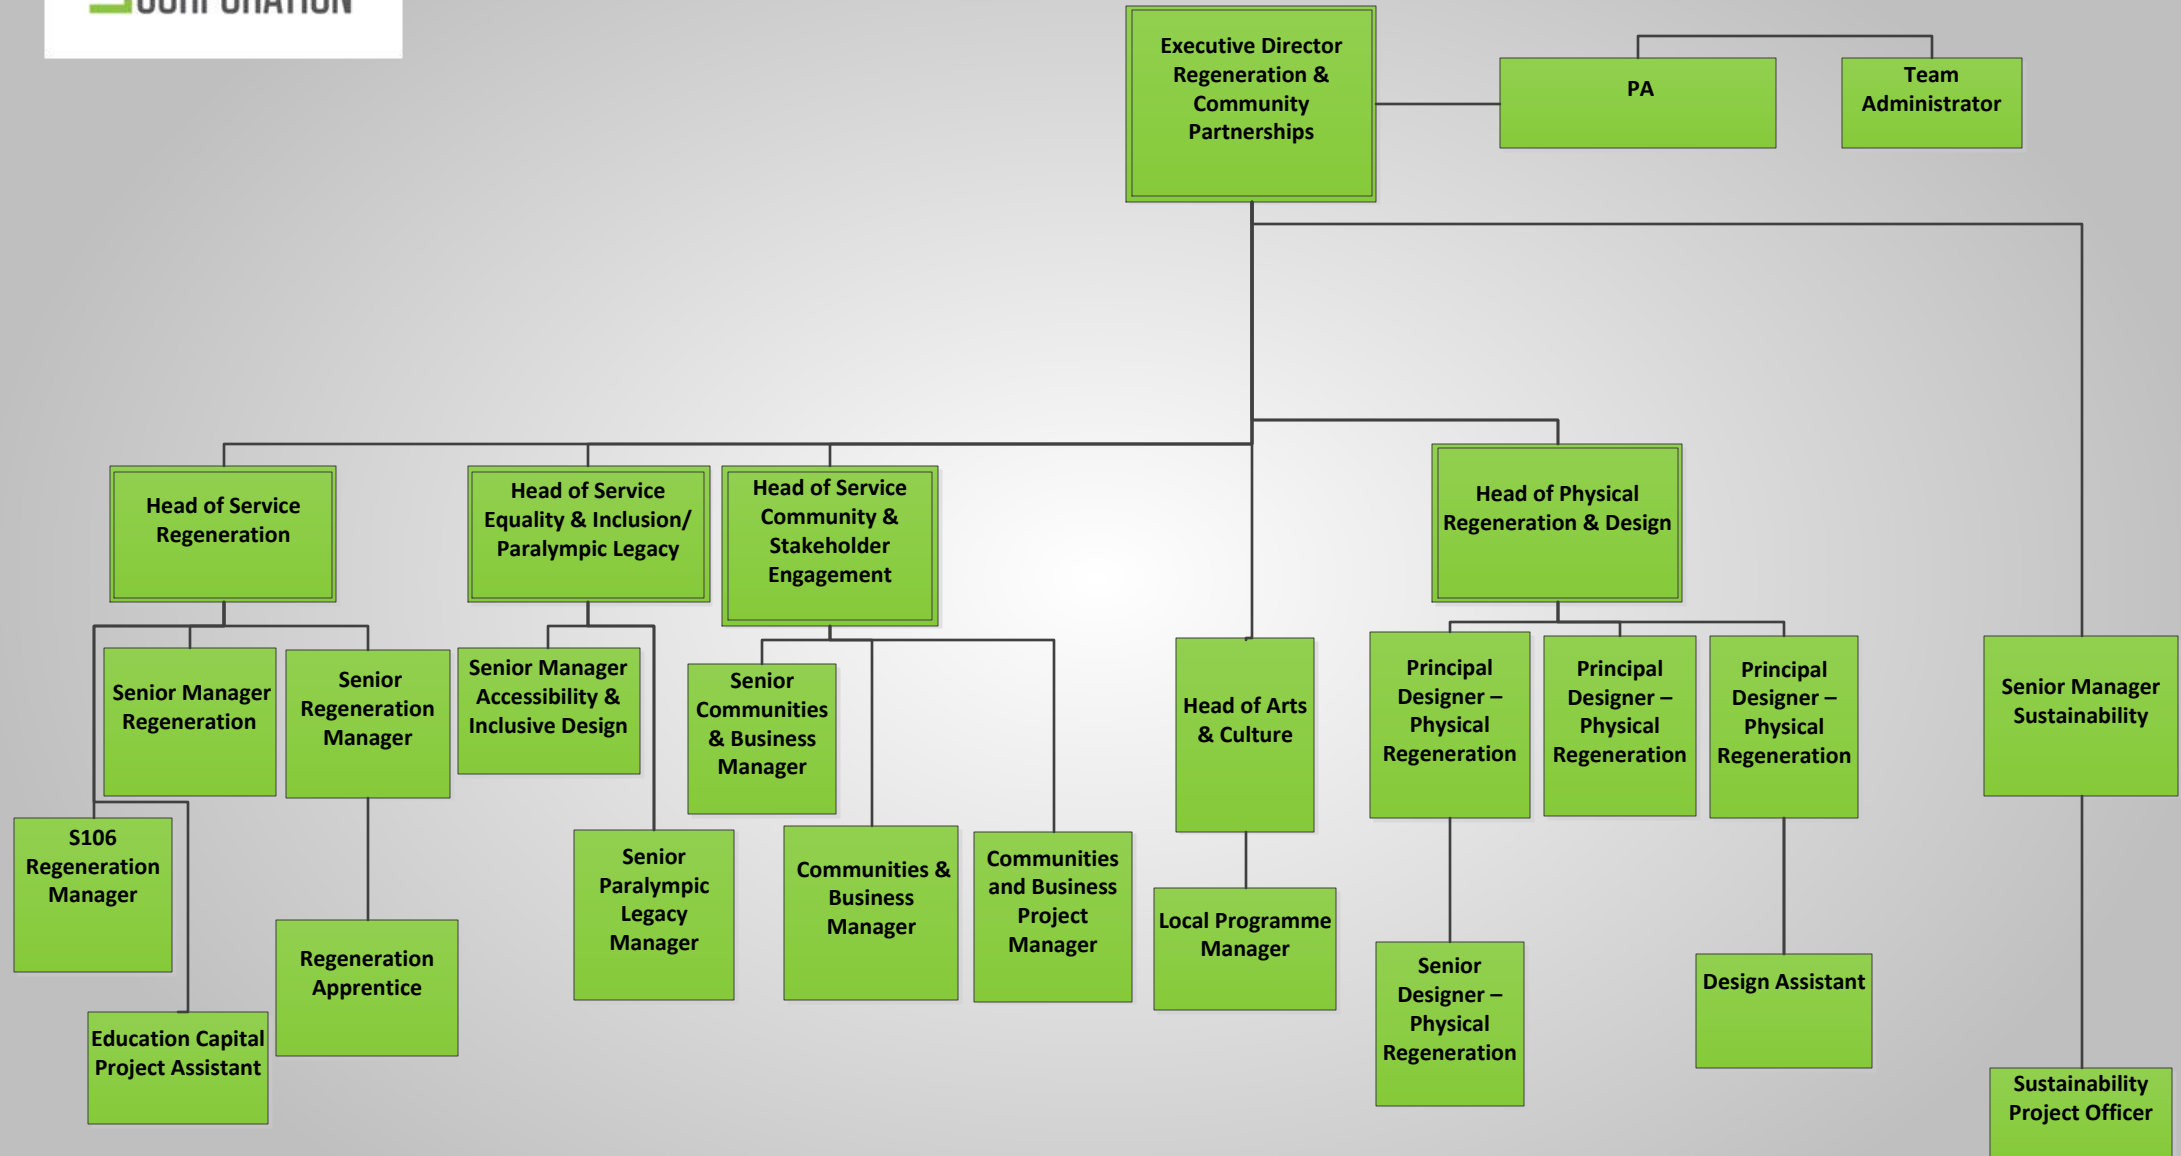

Regeneration & Community Partnerships Directorate